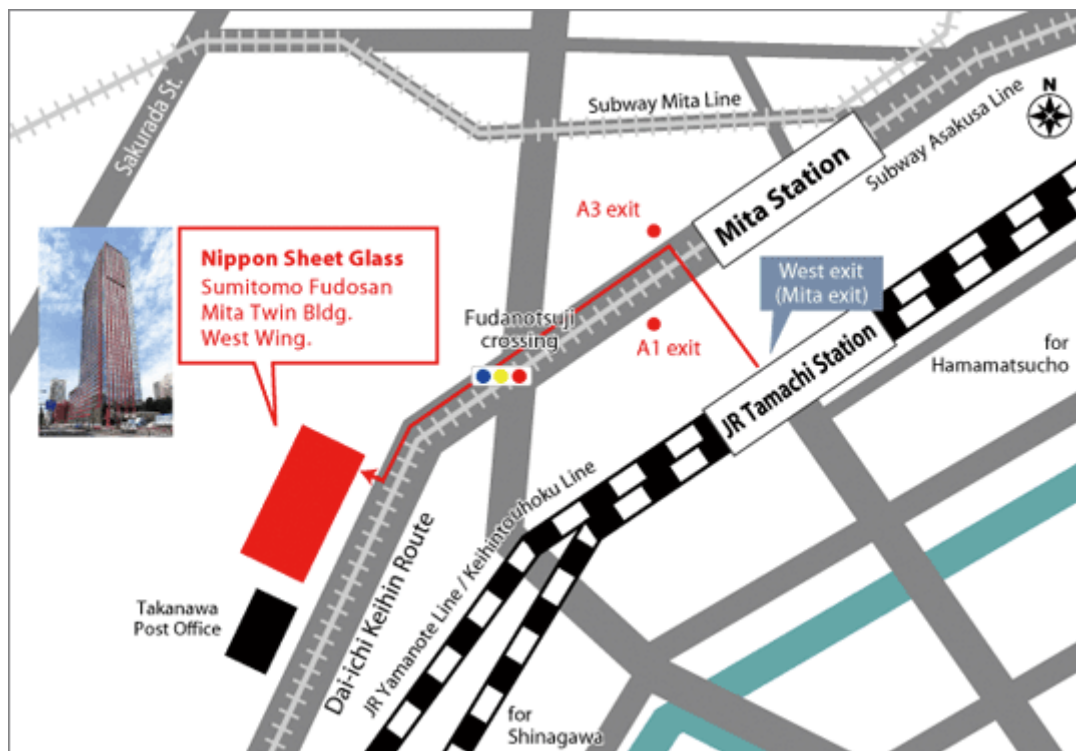

Directions to Tokyo Head Office

Station:

JR Yamanote Line/Keihintohoku Line (Tamachi Station)
Subway Asakusa Line/Subway Mita Line (Mita Station)

Address:

Sumitomo Fudosan Mita Twin Bldg. West Wing,
5-27, 3-Chome, Mita Minato-ku Tokyo, 108-6321 Japan
Tel: 03-5443-9522 (Reception 20th Floor)

Access

8 minutes walk from JR "Tamachi" station and Subway Asakusa line "Mita" station.
10 minutes walk from Subway Mita line "Mita" station.